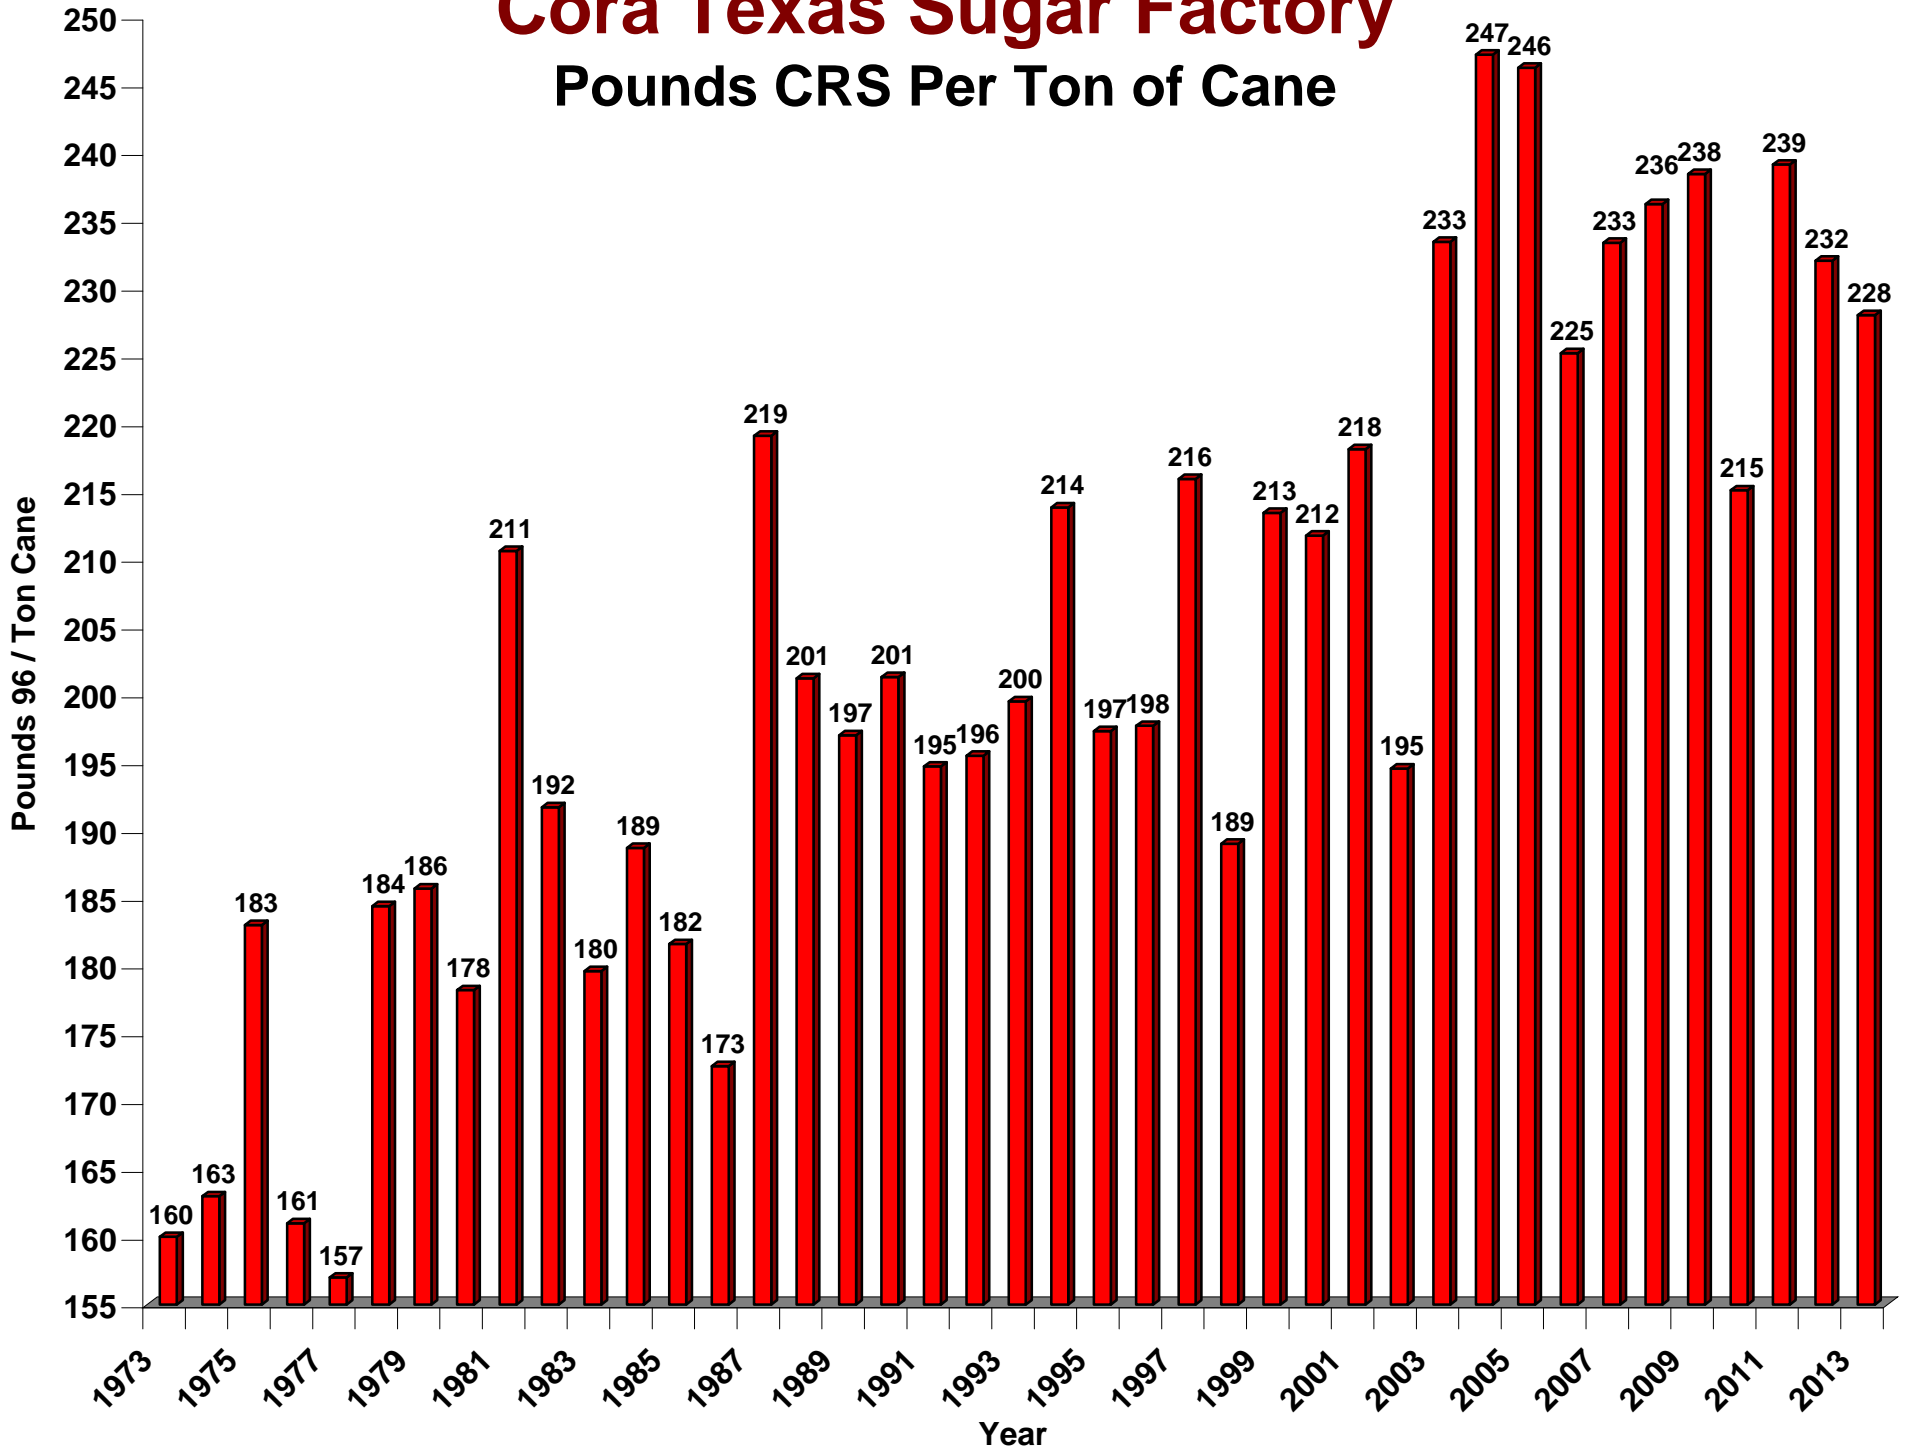

Cora Texas Sugar Factory

Total Rainfall Per Crop Year

*26 day grinding after severe freeze

Cora Texas Sugar Factory

Pounds CRS Per Ton of Cane

Cora Texas Sugar Factory

Crop Length

Cora Texas Sugar Factory

Tons of Cane Ground