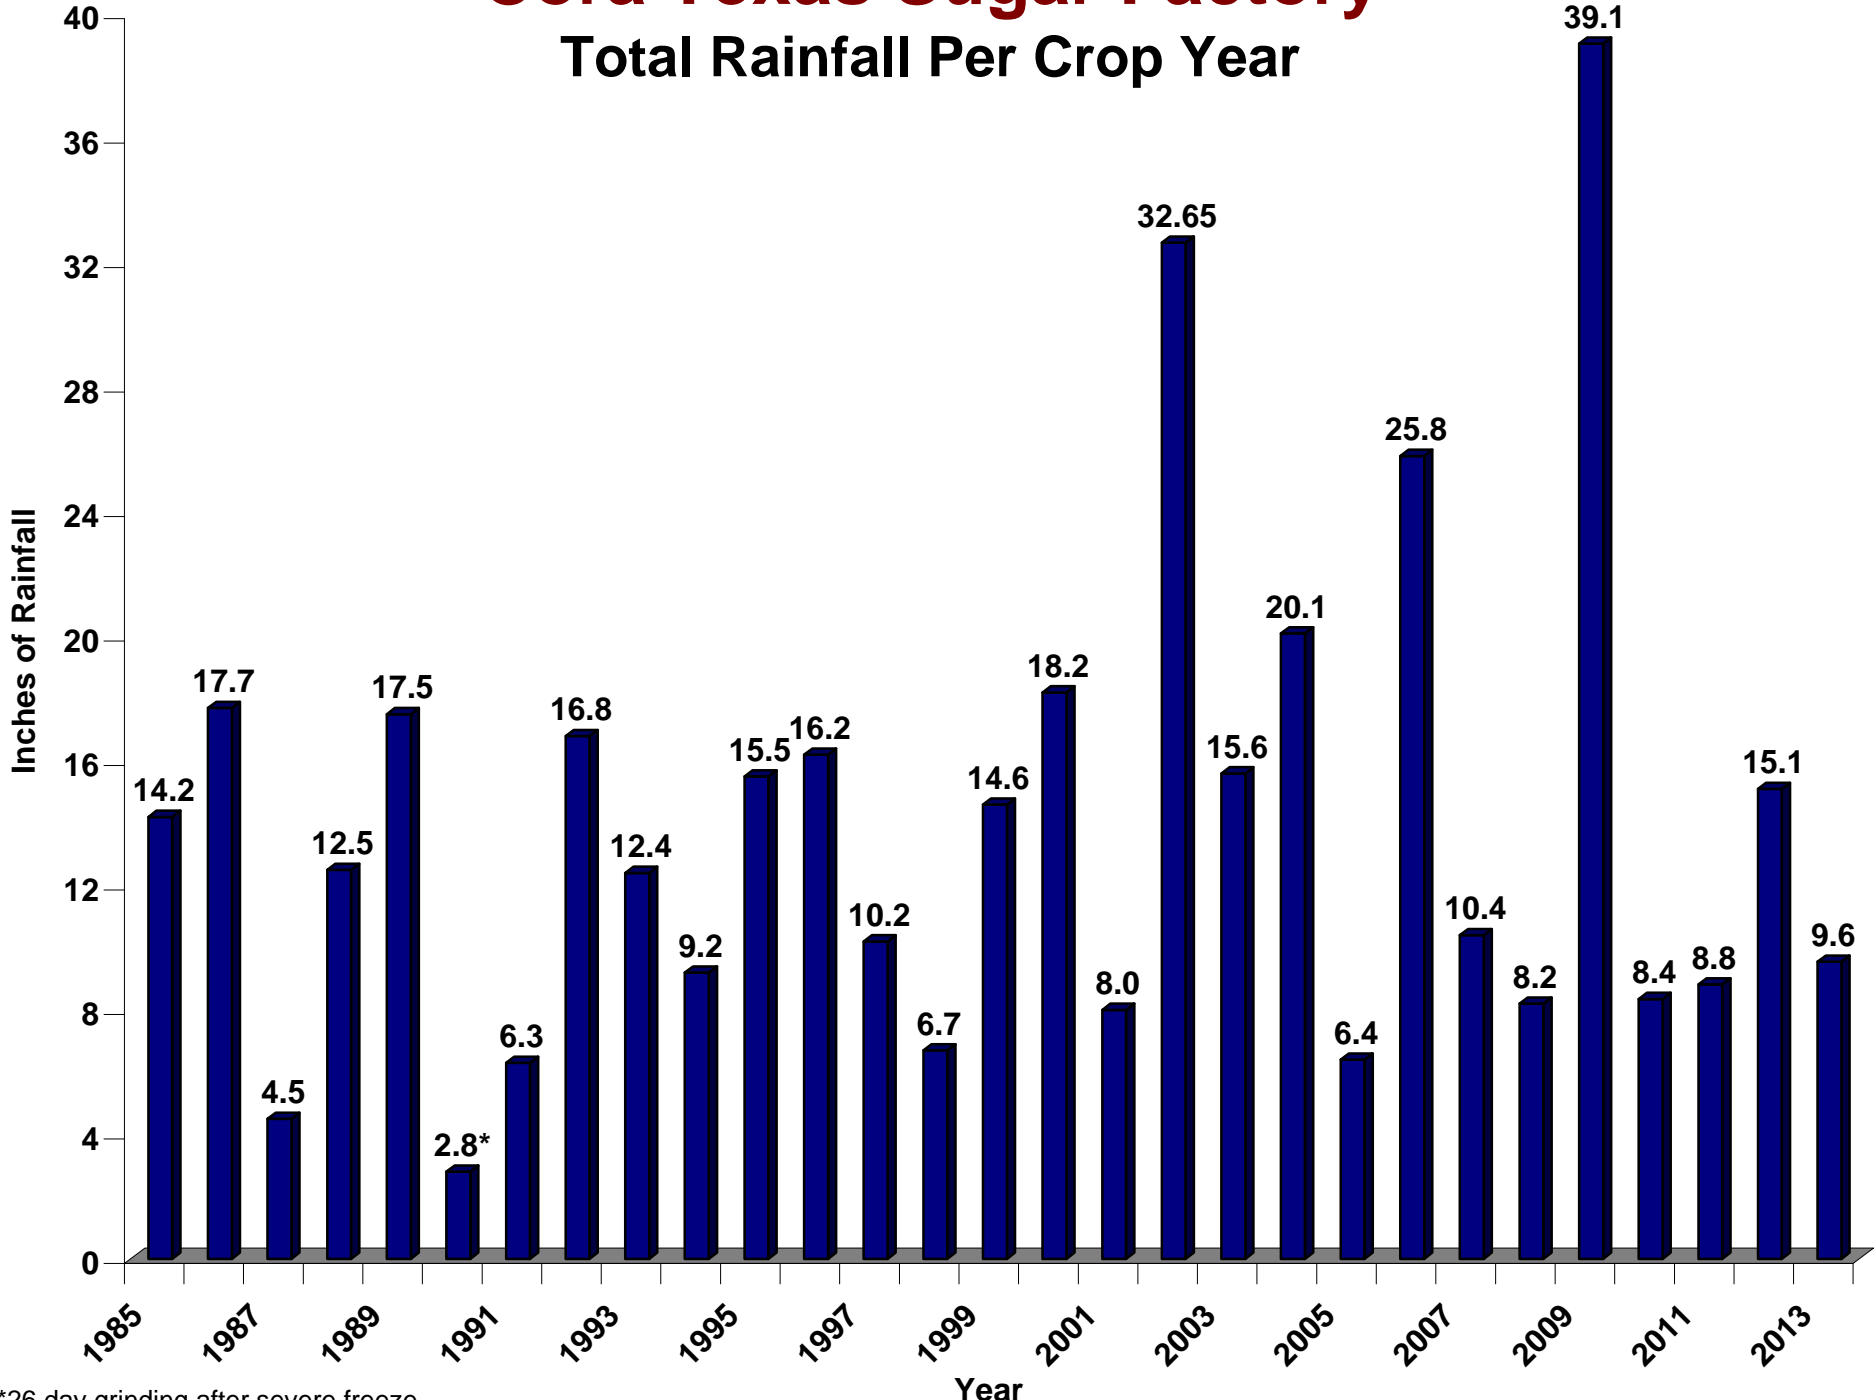

Cora Texas Sugar Factory

Total Rainfall Per Crop Year

*26 day grinding after severe freeze

Cora Texas Sugar Factory

Pounds CRS Per Ton of Cane

Cora Texas Sugar Factory

Crop Length

Cora Texas Sugar Factory

Tons of Cane Ground