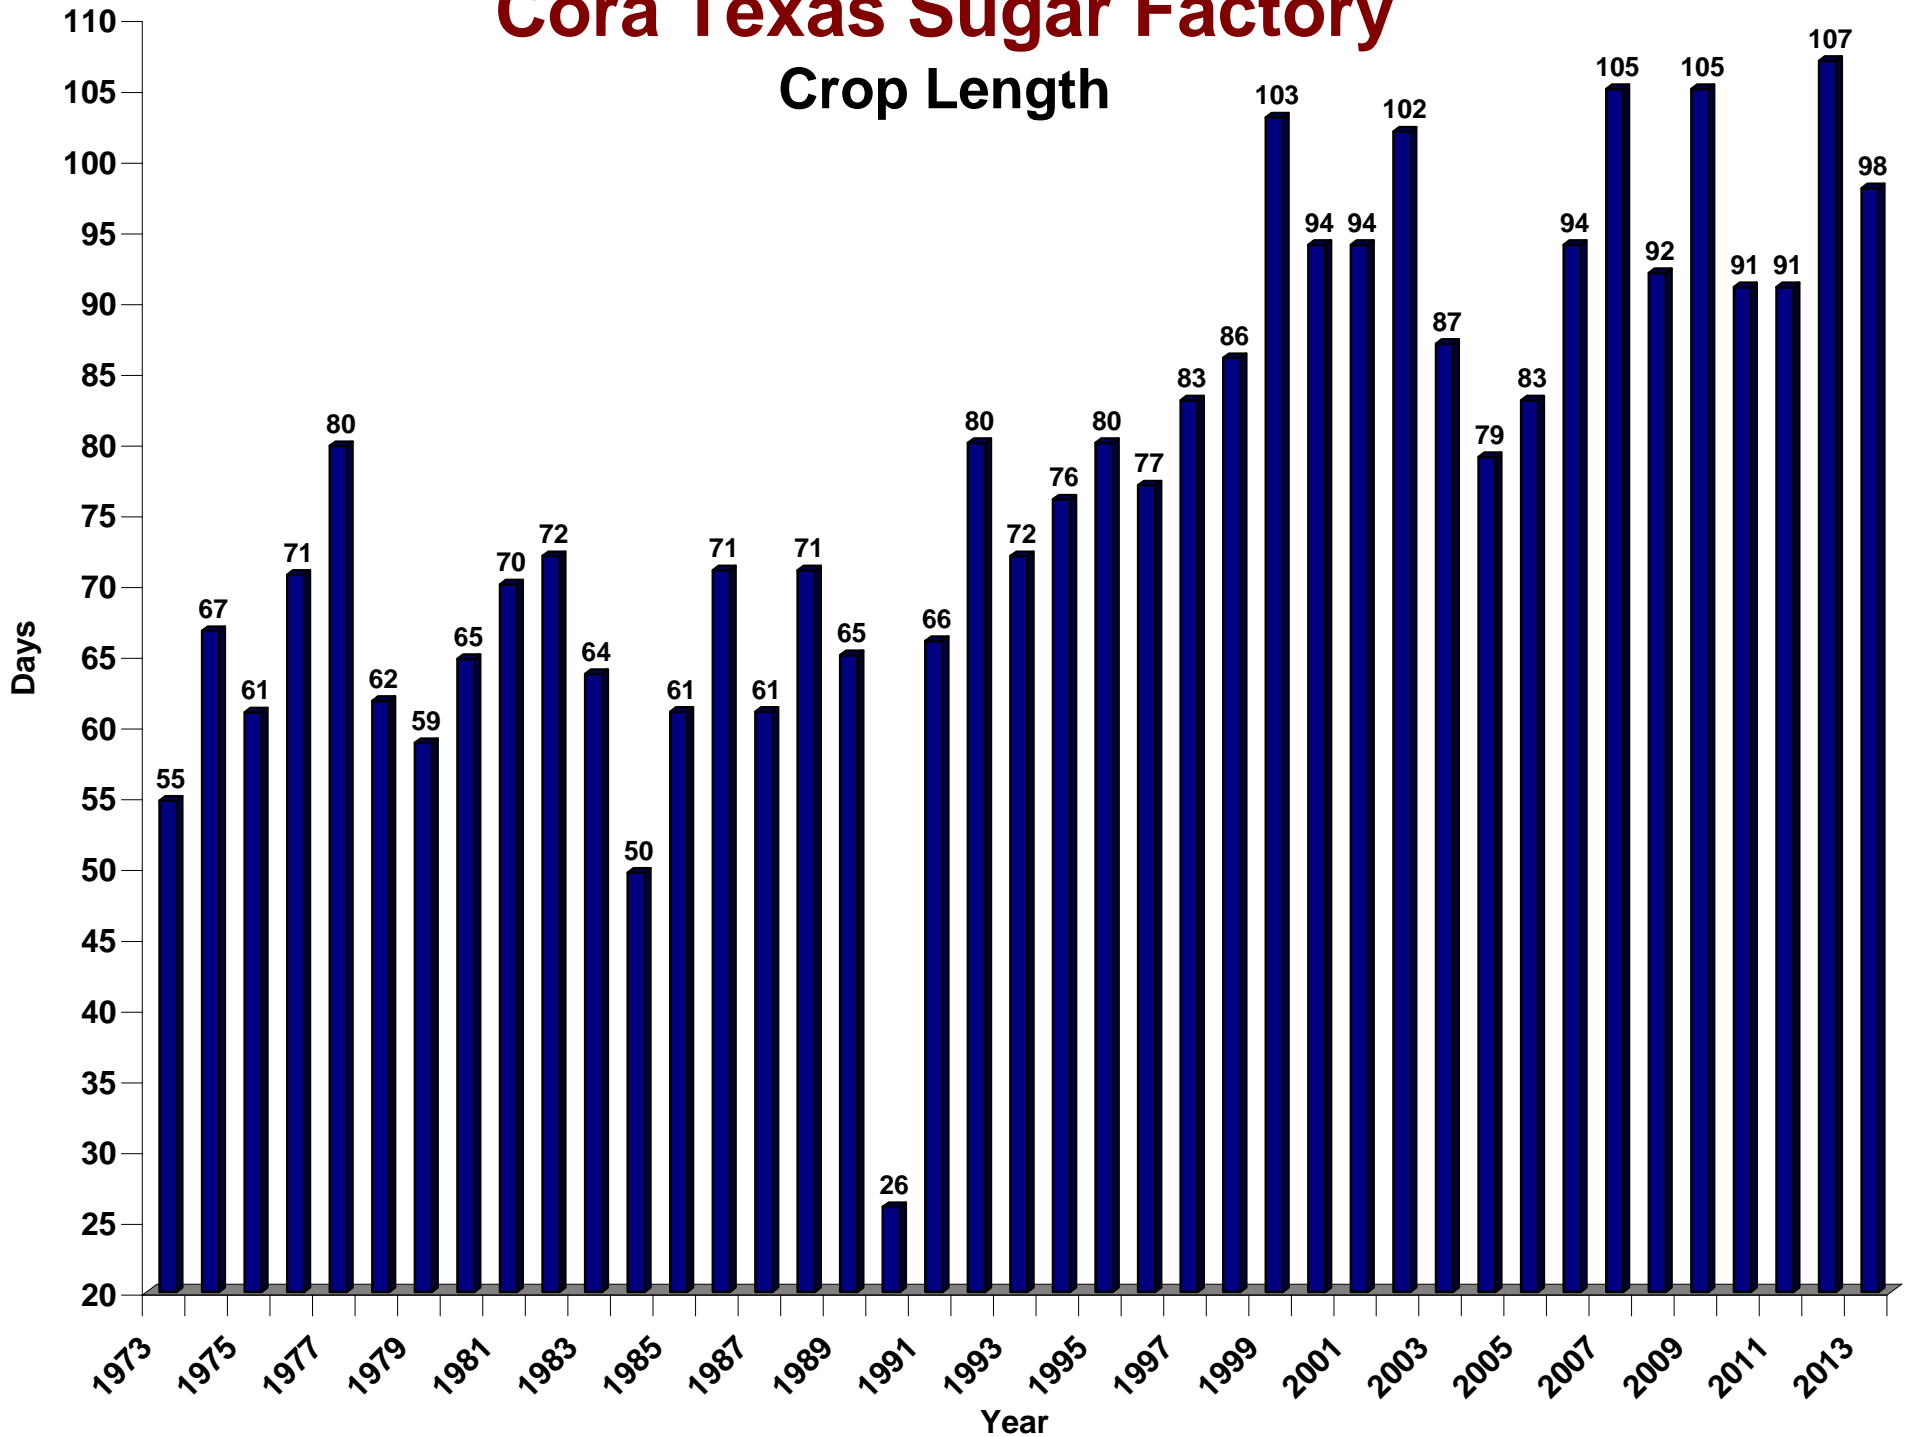

Cora Texas Sugar Factory

Total Rainfall Per Crop Year

*26 day grinding after severe freeze

Cora Texas Sugar Factory

Pounds CRS Per Ton of Cane

Cora Texas Sugar Factory

Crop Length

Cora Texas Sugar Factory

Tons of Cane Ground